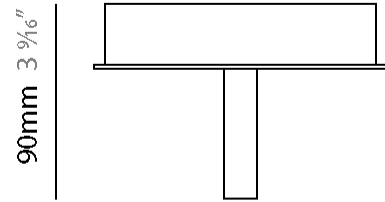

D103105-

base number Finish
Options

1. To build a product code in our configurator select the specify button on the base model # product page
2. To build a manual product code on this datasheet choose from the options listed below in blue font and add the suffix to the base model #

GENERAL

Series: Match
Subseries: Match Single Standard
Brand: Quasar
Division: Design
Mounting Type: Surface
Mounting Location: Wall
Subcategory: Wall Effect

PHYSICAL

Shape: Abstract
Length (mm): 135
Length (in): 5 ⁵/₁₆
Height (mm): 63
Height (in): 2 ¹/₂
Extension (mm): 90
Extension (in): 3 ⁹/₁₆
Light Distribution: Uplight
Weight (kg): 1.5
Weight (lbs): 3.31
Diffuser: Acrylic – See Finish Options
Fixture Finish: [RED](#) / [ORG](#) / [YEL](#) / [GRN](#) / [LBL](#) / [TRA](#)
Fixture Material: Aluminum

ELECTRICAL

Lamp Type: LED
Input Wattage (W): 4
Total Output Wattage (W): 3.1
Dimming: Phase Dimming (120Vac Only)
Driver Included: Yes
Driver Location: Integrated
Driver Type: Constant Current - 120Vac
Driver Class: Class 2
Input Voltage (V): 120 - 277
Constant Current (MA): 350
Upon Request: (Not included - see components) Integral: Non-dimming 277Vac / Remote: Phase dimming @120Vac only

LED

Color Temperature (°K): 2700
Max. Delivered Lumen (lm): 275
CRI: >90 CRI
Lamp Life (hrs): 50000

OPTICAL

RATINGS AND CERTIFICATIONS

Certified By: Certified for North American Standards
IP rating: IP20

PROJECT _____
TYPE _____
SPECIFIER _____
QUANTITY _____
DATE _____