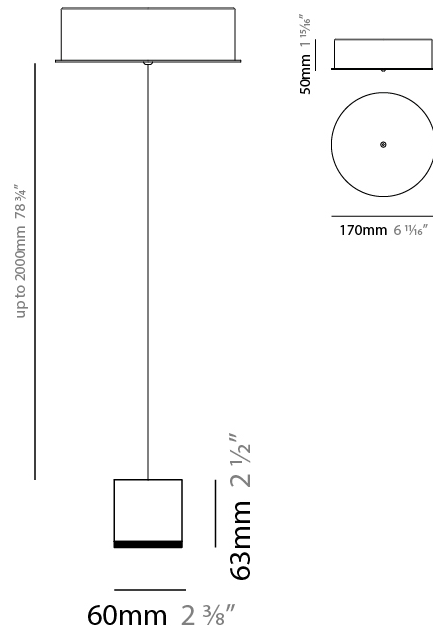

D101618-

base number   Finish
Options

1. To build a product code in our configurator select the specify button on the base model # product page
2. To build a manual product code on this datasheet choose from the options listed below in blue font and add the suffix to the base model #

GENERAL

Series: Match
Subseries: Match Single Standard
Brand: Quasar
Division: Design
Mounting Type: Suspension
Mounting Location: Ceiling
Subcategory: Pendant

PHYSICAL

Shape: Rectangle
Length (mm): 60
Length (in): 2 3/8
Height (mm): 63
Height (in): 2 1/2
Max. Overall Height (mm): 2063
Max. Overall Height (in): 81 1/4
Light Distribution: Downlight
Weight (kg): 1
Weight (lbs): 2.2
Diffuser: Acrylic - See Finish Options
Fixture Finish: RED / ORG / YEL / GRN / LBL / TRA
Fixture Material: Aluminum
Cable Details: 2000mm Cable

ELECTRICAL

Lamp Type: LED
Input Wattage (W): 4
Total Output Wattage (W): 3.1
Dimming: Phase Dimming (120Vac Only)
Driver Included: Yes
Driver Location: Integrated
Driver Type: Constant Current - 120Vac
Driver Class: Class 2
Input Voltage (V): 120 - 277
Constant Current (MA): 350
Upon Request: (Not included - see components) Integral: Phase dimming @120Vac only / Non-dimming @277Vac

LED

Color Temperature (°K): 2700
Max. Delivered Lumen (lm): 275
CRI: >90 CRI
Lamp Life (hrs): 50000

OPTICAL

RATINGS AND CERTIFICATIONS

Certified By: Certified for North American Standards
IP rating: IP20