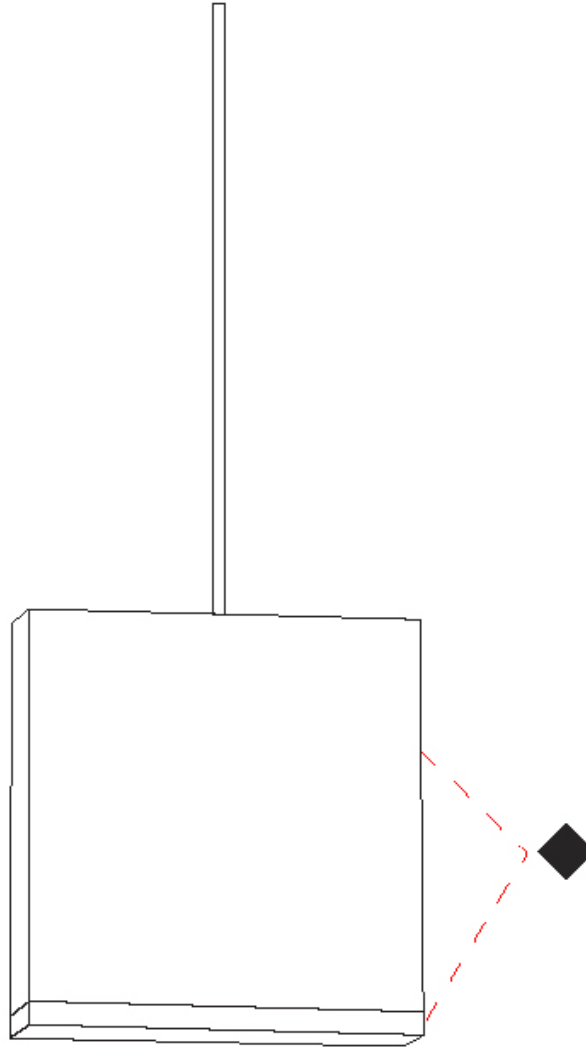

MATCH SINGLE STANDARD SUSPENSION

D101618-

PROJECT	_____
TYPE	_____
SPECIFIER	_____
QUANTITY	_____
DATE	_____

D