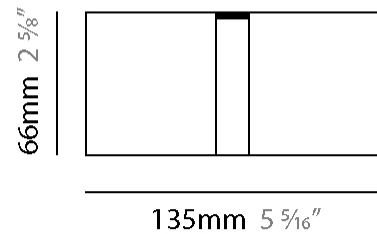

GENERAL

Series: Match
 Subseries: Match Single Standard
 Brand: Quasar
 Division: Design
 Mounting Type: Suspension
 Mounting Location: Ceiling
 Subcategory: Pendant

PHYSICAL

Shape: Rectangle
 Length (mm): 60
 Length (in): 2 3/8
 Height (mm): 63
 Height (in): 2 1/2
 Max. Overall Height (mm): 2063
 Max. Overall Height (in): 81 1/4
 Light Distribution: Downlight
 Weight (kg): 1
 Weight (lbs): 2.2
 Diffuser: Acrylic - See Finish Options
 Fixture Finish: RED / ORG / YEL / GRN / LBL / TRA
 Fixture Material: Aluminum
 Cable Details: 2000mm Cable

GENERAL

Series: Match
Subseries: Match Single Standard
Brand: Quasar
Division: Design
Mounting Type: Surface
Mounting Location: Wall
Subcategory: Wall Effect

PHYSICAL

Shape: Abstract
Length (mm): 135
Length (in): 5 ⁵/₁₆
Height (mm): 63
Height (in): 2 ¹/₂
Extension (mm): 90
Extension (in): 3 ⁹/₁₆
Light Distribution: Uplight
Weight (kg): 1.5
Weight (lbs): 3.31
Diffuser: Acrylic – See Finish Options
Fixture Finish: [RED](#) / [ORG](#) / [YEL](#) / [GRN](#) / [LBL](#) / [TRA](#)
Fixture Material: Aluminum

LED

Color Temperature (°K): 2700
Max. Delivered Lumen (lm): 275
CRI: >90 CRI
Lamp Life (hrs): 50000

OPTICAL

RATINGS AND CERTIFICATIONS

Certified By: Certified for North American Standards
IP rating: IP20

PROJECT _____
TYPE _____
SPECIFIER _____
QUANTITY _____
DATE _____