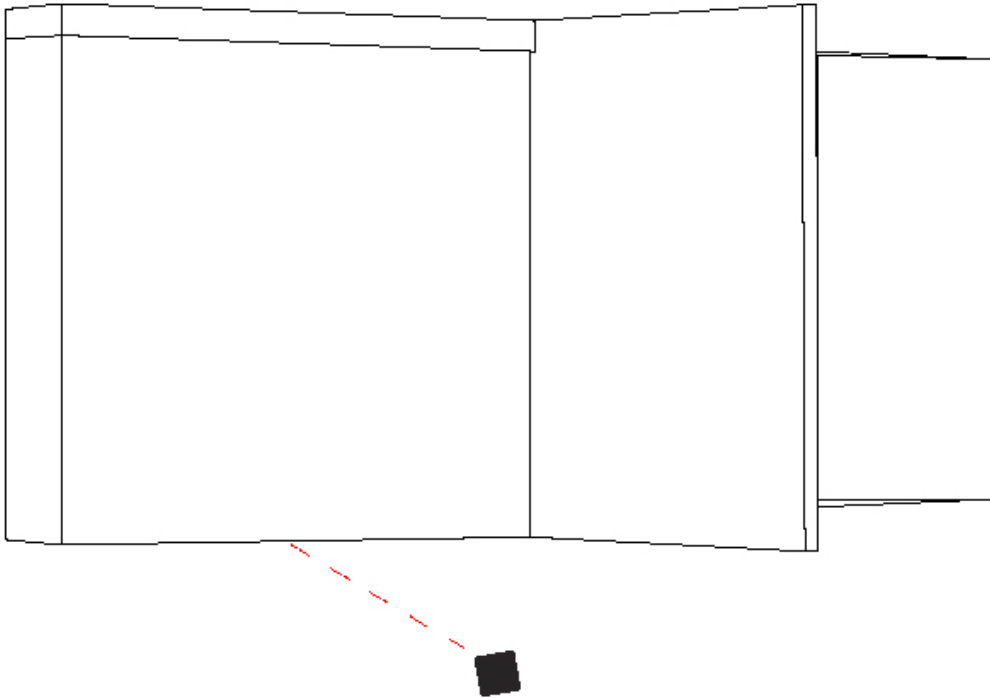

MATCH SINGLE STANDARD SURFACE

D103105-

PROJECT
TYPE
SPECIFIER
QUANTITY
DATE

D